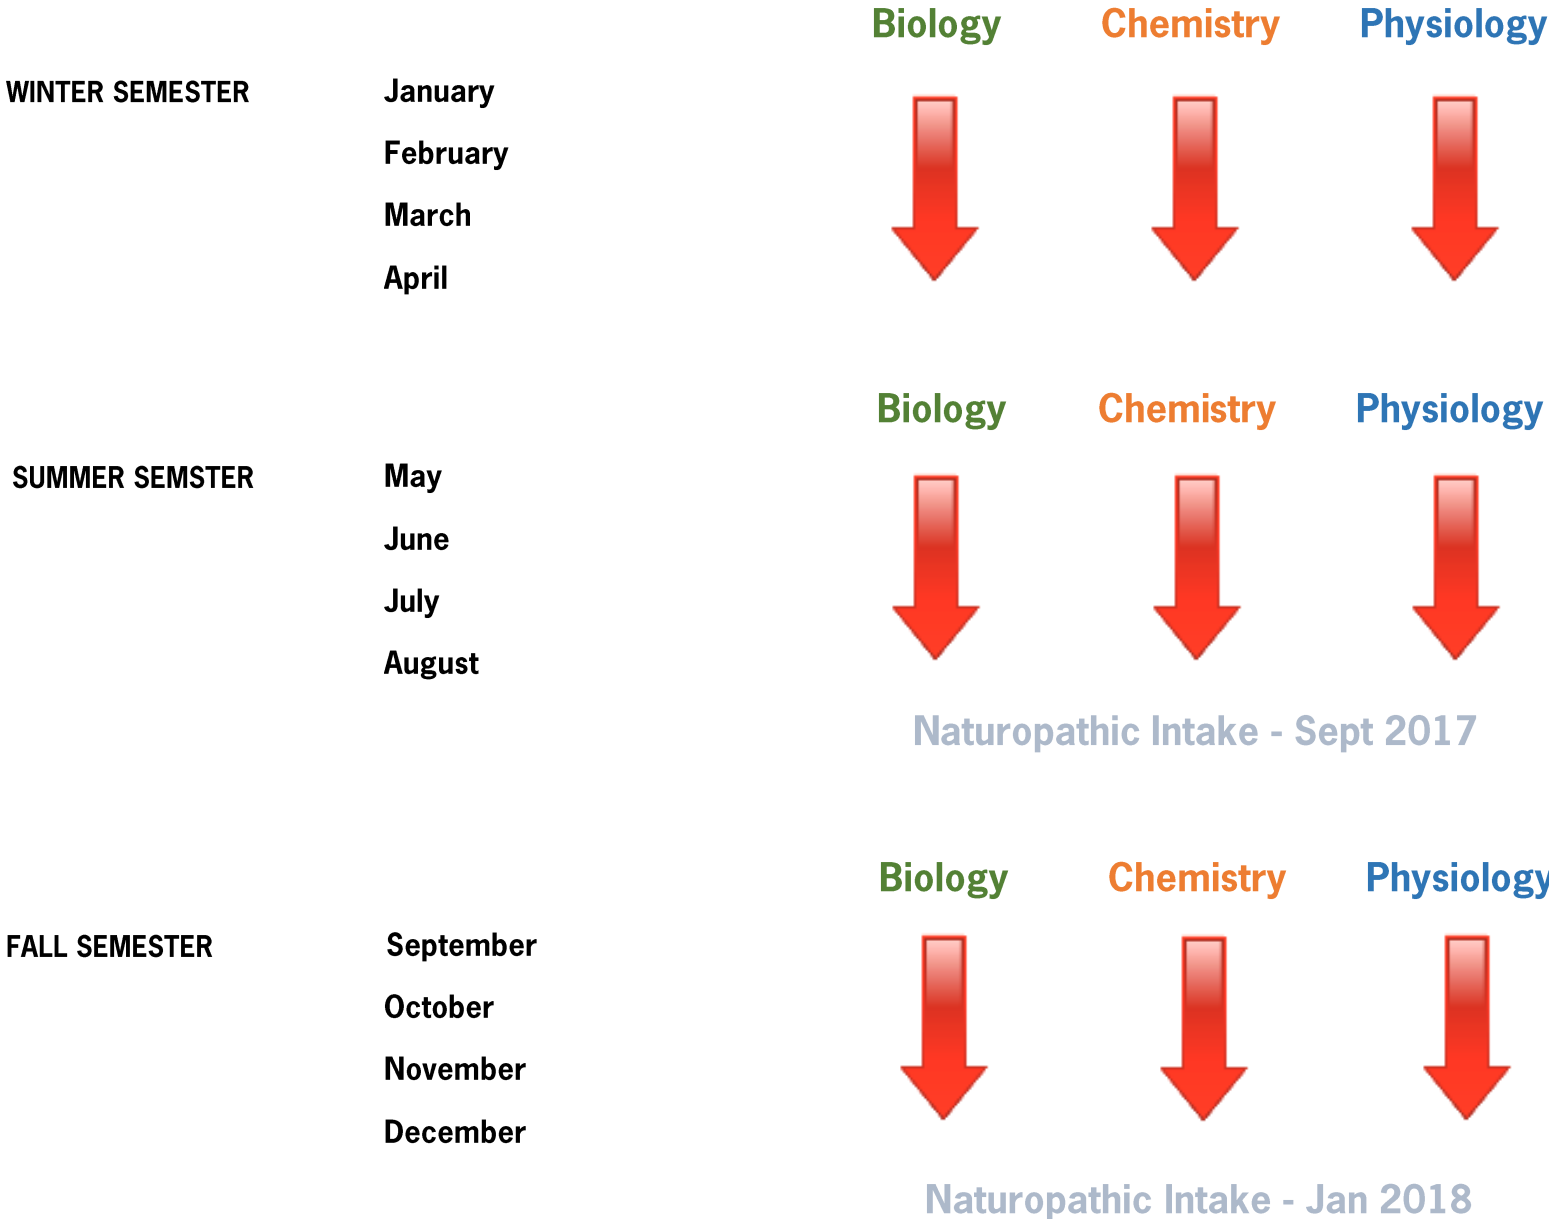

# Prerequisite Science Course Schedule

Month	Sun	Mon	Tue	Wed	Thu	Fri	Sat
	30	1	2	3	4	5	6
May 2017	7	8	9 BIOLOGY Week 1	10 CHEMISTRY I Week 1	11 PHYSIOLOGY Week 1	12	13
	14	15	16 BIOLOGY Week 2	17 CHEMISTRY I Week 2	18 PHYSIOLOGY Week 2	19	20
	21	22	23 BIOLOGY Week 3	24 CHEMISTRY I Week 3	25 PHYSIOLOGY Week 3	26	27
	28	29	30 BIOLOGY Week 4	31 CHEMISTRY I Week 4	1 PHYSIOLOGY Week 4	2	3
Jun 2017	4	5	6 BIOLOGY Week 5	7 CHEMISTRY I Week 5	8 PHYSIOLOGY Week 5	9	10
	11	12	13 BIOLOGY Week 6	14 CHEMISTRY I Week 6	15 PHYSIOLOGY Week 6	16	17
	18	19	20 BIOLOGY Week 7	21 CHEMISTRY I Week 7	22 PHYSIOLOGY Week 7	23	24
	25	26	27 BIOLOGY Week 8	28 CHEMISTRY I Final Exam	29 PHYSIOLOGY Week 8	30	1
Jul 2017	2	3	4 BIOLOGY Week 9	5 CHEMISTRY II Week 1	6 PHYSIOLOGY Week 9	7	8
	9	10	11 BIOLOGY Week 10	12 CHEMISTRY II Week 2	13 PHYSIOLOGY Week 10	14	15
	16	17	18 BIOLOGY Week 11	19 CHEMISTRY II Week 3	20 PHYSIOLOGY Week 11	21	22
	23	24	25 BIOLOGY Week 12	26 CHEMISTRY II Week 4	27 PHYSIOLOGY Week 12	28	29

Month	Sun	Mon	Tue	Wed	Thu	Fri	Sat
	30	31	1 BIOLOGY Week 13	2 CHEMISTRY II Week 5	3 PHYSIOLOGY Week 13	4	5
Aug 2017	6	7 CIVIC HOLIDAY	8 BIOLOGY Week 14	9 CHEMISTRY II Week 6	10 PHYSIOLOGY Week 14	11	12
	13	14	15 BIOLOGY Final Exam	16 CHEMISTRY II Final Exam	17 PHYSIOLOGY Final Exam	18	19
	20	21	22	23	24	25	26
	27	28	29	30	31	1	2
Sep 2017	3	4 LABOUR DAY	5 BIOLOGY* Week 1	6 CHEMISTRY I Week 1	7 PHYSIOLOGY Week 1	8	9
	10	11	12 BIOLOGY* Week 2	13 CHEMISTRY I Week 2	14 PHYSIOLOGY Week 2	15	16
	17	18	19 BIOLOGY* Week 3	20 CHEMISTRY I Week 3	21 PHYSIOLOGY Week 3	22	23
	24	25	26 BIOLOGY* Week 4	27 CHEMISTRY I Week 4	28 PHYSIOLOGY Week 4	29	30
Oct 2017	1	2	3 BIOLOGY* Week 5	4 CHEMISTRY I Week 5	5 PHYSIOLOGY Week 5	6	7
	8	9	10 BIOLOGY* Week 6	11 CHEMISTRY I Week 6	12 PHYSIOLOGY Week 6	13	14
	15	16	17 BIOLOGY* Week 7	18 CHEMISTRY I Week 7	19 PHYSIOLOGY Week 7	20	21
	22	23	24 BIOLOGY* Week 8	25 CHEMISTRY I Final Exam	26 PHYSIOLOGY Week 8	27	28